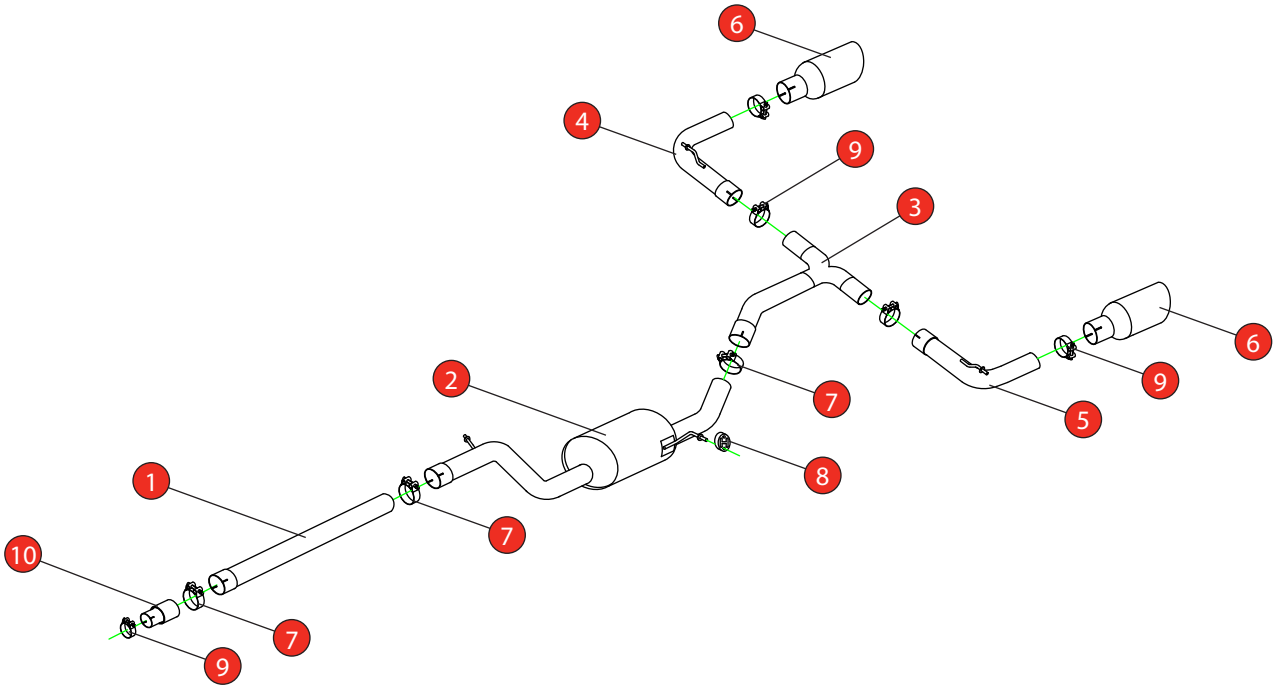

<b>Car</b>	Volkswagen Golf GTi MK7.5 Non-GPF Model	<b>Part No.</b>	SVWS056
<b>Year</b>	2017-2019	<b>Fit Kits</b>	318FK
<b>Notes</b>	Where not supplied use original fittings	<b>Features</b>	Pipe Diameter:- 76mm

Estimated Fitting Time: 1 Hour

NO.	PART NO.	DESCRIPTION	QTY
1	641VW	Non-resonated Front Section	1
2	644VW	Resonated Centre Section	1
3	720VW	'Y' Piece	1
4	778VW	R/H Trim Connecting Pipe	1
5	779VW	L/H Trim Connecting Pipe	1
6	Z023.10061	Ø100mm Polished Daytona Trim	2
<b>Fit Kit</b>			
7	Z016.10062	79mm H/D Clamp	3
8	Z016.10057	Hanging Rubber	1
9	Z016.10063	63-68mm Clamp	5
10	AD01	Adaptor (USE TO FIT TO O.E SYSTEM)	1